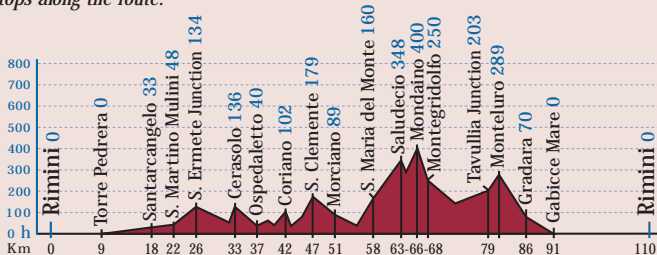

# THE ROAD OF THE HILLS OF ROMAGNA\* Km 110 S S S

## Rimini - Santarcangelo - Coriano - Morciano - Mondaino - Rimini

Km	Place	Instructions
0	RIMINI	follow directions for Bellaria and Cesenatico (along the coast road)
9	TORRE PEDRERA	follow directions for Santarcangelo
18	SANTARCANGELO	the start of the "pedecollinare" road*, which is indicated by signposts and by the wine-red colour of the road surface. Follow directions for S. Martino Mulini and Ospedaletto
22	S. MARTINO MULINI	follow directions for S. Ermete and Ospedaletto
26	S. ERMETE JUNCTION	continue for 4 km then turn left and after 300 m turn right and follow directions for Cerasolo and Ospedaletto. Pass the crossroads for the Superstrada (main road) and continue towards Cerasolo and Ospedaletto
33	CERASOLO	follow directions for Ospedaletto
37	OSPEDALETTO	follow directions for Montescudo. Turn left after Pian del Pieve (300 m with 18% gradient). Pass Pedrolara and follow directions for Coriano
42	CORIANO	follow directions to Croce and Osteria Nuova. 300 m after Coriano turn left following directions to

Route N° 1

• Medium

• Distance Km 110

• Difference in level 990 metres

• Recommended gear ratios 39-25